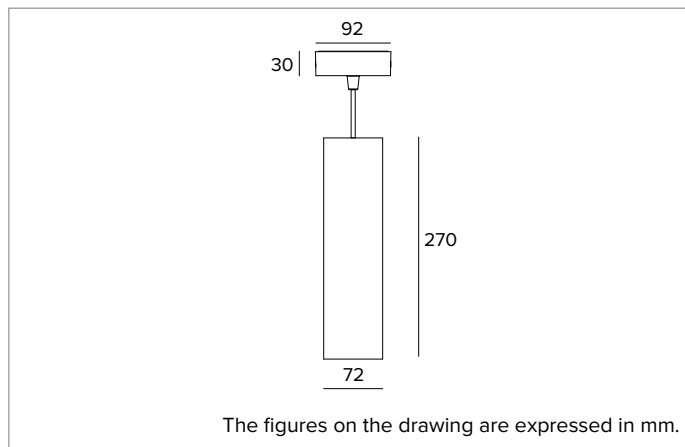

1T9801EL | LABEL 7 - Suspension

LED suspension fixture for direct light emission powered by mains voltage

| | | | | |
|--------|-----------------|--------|--------|----------|
| | 4000K | H(m) | D(m) | Emax(lx) |
| | Ra90 | | 27° | |
| | Fixture Power | 12W | 1 | 0.49 |
| | Source Flux | 1569lm | 2 | 0.98 |
| | Fixture Flux | 1081lm | 3 | 1.47 |
| | Efficacy | 93lm/W | 4 | 1.96 |
| TS1872 | Imax=2539cd/klm | Imax | 3984cd | 5 |
| | | | 2.45 | 159 |

Colour and finish: Deep black

Dimensions: D=72mm

Weight: 1.26Kg

Degree of protection: IP20

ELECTRICAL CHARACTERISTICS

Electronic ON-OFF version with the power supply integrated in the body of the fixture. Luminaire compliant with EN 60598-2-22 for power supply from a centralised emergency system CPSS (Central Power Supply System), not incorporated in the luminaire - high risk areas excluded. The default power and flux are 100% in AC and 100% in DC.